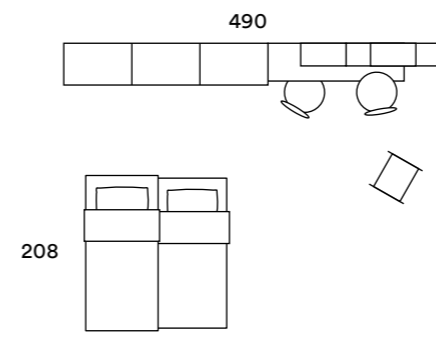

1. ROVERE DORIAN
2. BLU OPALE
3. CIPRIA

ARMADIO: BATTENTE CON ANTA ONE E MANIGLIA LIME
LETTO: MUVI TWIST
CESTONE: POLDO
LIBRERIA: INFINITY SOSPESA PROFONDITÀ 33,3 CM CON
MODULO MAGIC
SCRIVANIA: FLY E SEDIE WOODY
ELEMENTI: COMPONIBILE SOSPEO

WARDROBE: HINGED WITH ONE DOOR AND LIME HANDLE
BED: MUVI TWIST
LARGE BASKET: POLDO
BOOKSHELF: INFINITY SUSPENDED DEPTH 33.3 CM WITH MAGIC
MODULE
DESK: FLY AND WOODY CHAIRS
ELEMENTS: MODULAR SUSPENDED