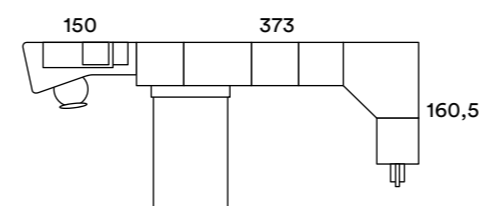

ARMADIO: BATTENTE CON ANTA ONE, MANIGLIA PUL E BERNARDO E PONTE RIALTO CON ANTA ONE CON MANIGLIA PUL
LETTO: REVERSO CON PIEDINI DELTA
COMODINO: GAPE SU PIEDINI DELTA
LIBRERIA: INFINITY SOSPESA PROFONDITÀ 33,3 CM
ELEMENTI A GIORNO: CUBOLOTTI
SCRIVANIA: SG200 CON SOSTEGNO TRIS E SEDIA VEGA

WARDROBE: HINGED WITH ONE DOOR, PUL HANDLE AND BERNARDO AND RIALTO OVERHEAD STRUCTURE WITH ONE DOOR WITH PUL HANDLE
BED: REVERSO WITH DELTA FEET
BEDSIDE TABLE: GAPE ON DELTA FEET
BOOKSHELF: INFINITY SUSPENDED DEPTH 33.3 CM
OPEN ELEMENTS: CUBOLOTTI
DESK: SG200 WITH TRIS SUPPORT AND VEGA CHAIR

1. CORALLO
2. CANAPA
3. ROVERE WHITE
4. TESSUTO JENNY ZINC