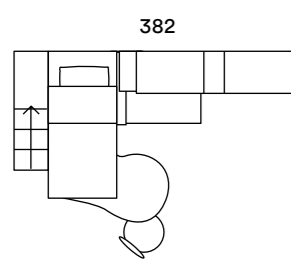

ARMADIO: BATTENTE CON ANTA ONE E MANIGLIA ROD
LETTO: SOPPALCO CREEK CON LIBRERIA TERMINALE SUMMER E SOMIER HOLE SU RUOTE
COMODINO: CON TOP CON MANIGLIA ROD
MENSOLA: SPESSORE 2,5 CM
LIBRERIA: INFINITY SOSPESA PROFONDITÀ 33,3 CM
ELEMENTI: PIANO PODIO E Componibile CON MANIGLIA ROD

WARDROBE: HINGED WITH ONE DOOR AND ROD HANDLE
BED: CREEK PLATFORM WITH SUMMER END BOOKSHELF AND HOLE SOMIER ON WHEELS
BEDSIDE TABLE: WITH TOP WITH ROD HANDLE
SHELF: THICKNESS 2.5 CM
BOOKSHELF: INFINITY SUSPENDED DEPTH 33.3 CM
ELEMENTS: PODIO TOP AND MODULAR WITH ROD HANDLE

1. ROVERE WHITE
2. ROVERE DORIAN
3. BLU OPALE
4. BIANCO OPAKO