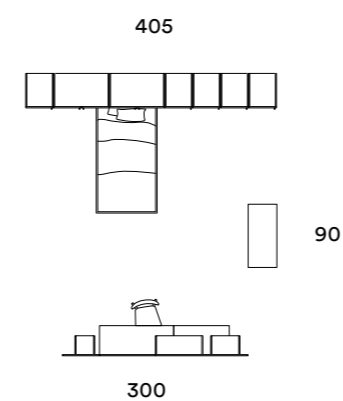

CLOSET: FLEXO
 BED: HAPPY BUNK BED WITH DESK
 BOOKSHELF: INFINITY SUSPENDED DEPTH 33.3 CM
 CHAIR: MAVERIK
 BEDSIDE TABLE: POLDO DRAWER UNIT WITH VIM HANDLE

PO
& SOP-
PALCHI
NTI

OVERHEAD
STRUCTURE

- 1. CIPRIA
- 2. ROVERE WHITE
- 3. CORALLO