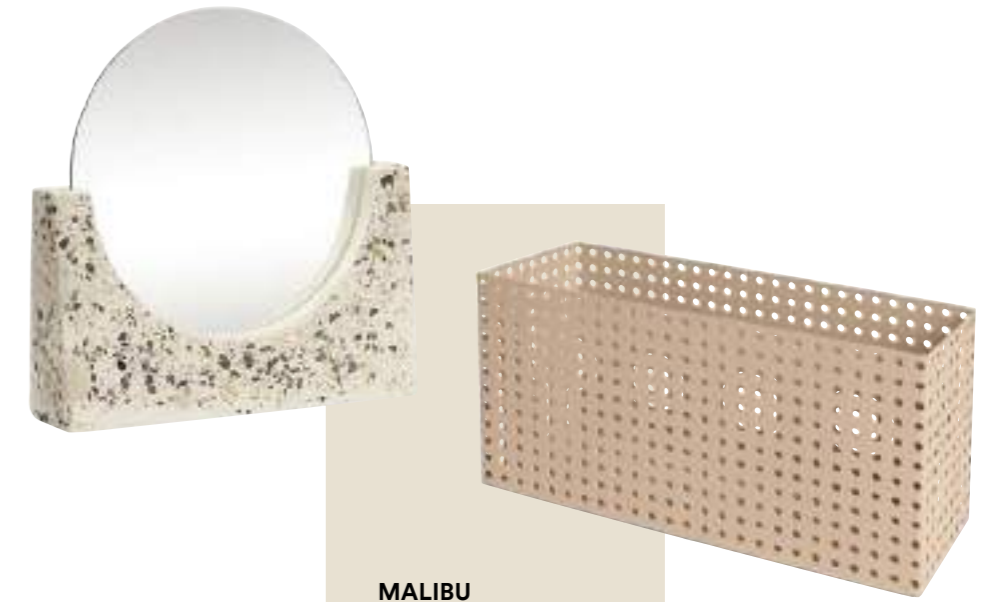

Idee creative Creative ideas

**MALIBU
Specchio / Mirror**

**RICHY
Box in metallo
/ Metal box**