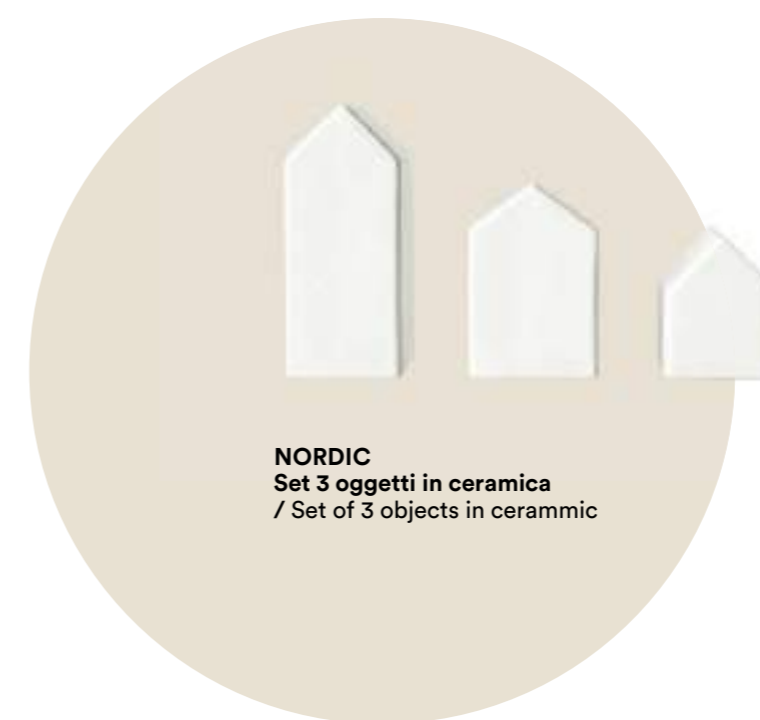

1. CORALLO
2. ROVERE WHITE
3. GIALLO ZAFFERANO
4. TESSUTO JENNY CARIOCA

Idee creative Creative ideas

IDRA
Lampada da tavolo / Table lamp

NORDIC
Set 3 oggetti in ceramica
/ Set of 3 objects in ceramic

GAZANIA
Set 3 ceste in seagrass /
Set of 3 seagrass baskets