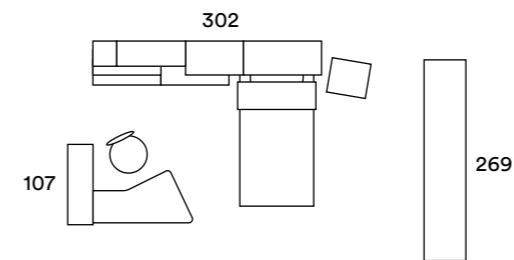

1. CILIEGIO BIANCO
  2. BLU OPALE
  3. SIMILPELLE
2. ECOCHIC
   FIORDALISO +
   CORDONCINO
   ELEPHANT

ARMADIO: SCORREVOLE CON ANTA DIAGONAL
LETTO: KISS CON PIEDINI DELTA
COMODINO: QUADRO SU PIEDINI DELTA
ELEMENTI: COMPONIBILE SU PANCHETTA
LIBRERIA: INFINITY SOSPESA PROFONDITÀ 33,3 CM
CON ANTA WOODY
SCRIVANIA: LIBRERIA A TERRA INFINITY PASSANTE
CON PENISOLA E SEDIA FLO
MENSOLE: SP. 2,5 CM

WARDROBE: SLIDING WITH DIAGONAL DOOR
BED: KISS WITH DELTA FEET
BEDSIDE TABLE: QUADRO ON DELTA FEET
ELEMENTS: MODULAR ON BENCH
BOOKSHELF: INFINITY SUSPENDED DEPTH 33.3 CM WITH
WOODY DOOR
DESK: BOOKSHELF FLOOR-STANDING INFINITY PARTITION
WITH PENINSULA AND FLO CHAIR
SHELVES: TH. 2.5 CM