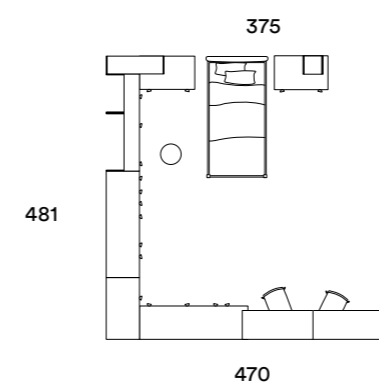

ELEMENTI: COMPONIBILI CON POMELLO POM
LETTO: COSY CON GIROLETTO MARTE
ELEMENTI A GIORNO: CUBOLOTTI
TAVOLINO: TWIG
COMODINO: GAPE SU PIEDINI DELTA
SCRIVANIA: PODIO E SEDIE FLO

ELEMENTS: MODULAR WITH POM KNOB
BED: COSY WITH MARTE BED FRAME
OPEN ELEMENTS: CUBOLOTTI
COFFEE TABLE: TWIG
BEDSIDE TABLE: GAPE ON DELTA FEET
DESK: PODIO AND FLO CHAIRS