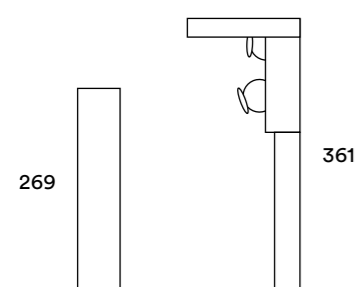

ARMADIO: SCORREVOLE CON ANTA SECTOR
LETTI: SALVA SPAZIO CLICK DUE LETTI CON MANIGLIA ROD
MENSOLE: PARALLELE E PODIO
ELEMENTI: COMPONIBILE SOSPESO
SCRIVANIA: TAVOLO ESTRAIBILE CLICK E SGABELLI FLO

WARDROBE: SLIDING WITH SECTOR DOOR
BEDS: CLICK SPACE-SAVER TWO BEDS WITH ROD HANDLE
SHELVES: PARALLEL AND PODIO
ELEMENTS: MODULAR SUSPENDED
DESK: CLICK PULL-OUT TABLE AND FLO STOOLS

1. CILIEGIO BIANCO
2. DOMY
3. ROVERE WHITE