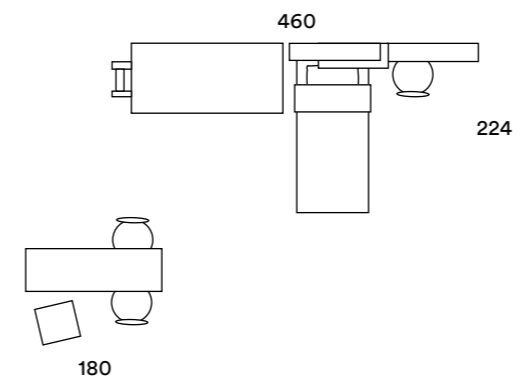

1. CILIEGIO BIANCO
2. CIPRIA
3. SIMILPELLE
  ECOCHIC MALVA
  + CORDONCINO
  E FASCIA BIANCO
  CANDIDO

LETTO: CASTELLO HAPPY CON CABINA E MANIGLIA LIME
LETTO: TETRIS CON PIEDINI DELTA
COMODINO: POLDO CON MANIGLIA PUL
LIBRERIA: INFINITY SOSPESA PROFONDITÀ 33,3 CM
MENSOLE: PODIO
ELEMENTI A GIORNO: CUBOLOTTO
SCRIVANIA: PIANO CON SOSTEGNO SLIM E SEDIE E SGABELLO FLO

BED: HAPPY BUNK BED WITH CLOSET AND LIME HANDLE
BED: TETRIS WITH DELTA FEET
BEDSIDE TABLE: POLDO WITH PUL HANDLE
BOOKSHELF: INFINITY SUSPENDED DEPTH 33.3 CM
SHELVES: PODIO
OPEN ELEMENTS: CUBOLOTTO
DESK: TOP WITH SLIM SUPPORT AND FLO CHAIRS AND STOOLS