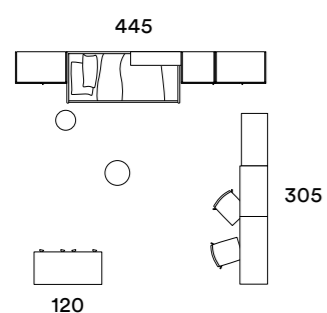

ARMADIO: BATTENTE CON ANTA ONE E MANIGLIA PUL
ELEMENTI: ARMADIO TWIG CON POMELLO POM E
COMPONIBILI SOSPESI
DIVANO LETTO: SPAZIO
MENSOLE: PODIO
SCRIVANIA: PODIO E SEDIE FLO

WARDROBE: HINGED WITH ONE DOOR AND PUL HANDLE
ELEMENTS: TWIG WARDROBE WITH POM KNOB AND
MODULAR SUSPENDED
SOFA BED: SPAZIO
SHELVES: PODIO
DESK: PODIO AND FLO CHAIRS

1. BLU OPALE
2. MALTA
3. TESSUTO
ECOCHIC OPALE