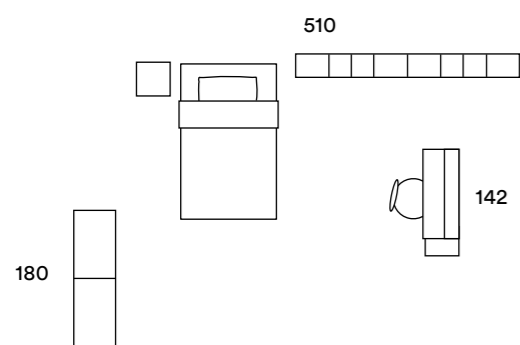

ARMADIO: BATTENTE CON ANTA CLUB
LETTO: TETRIS CON PIEDINI DELTA
COMODINO: CON TOP E MANIGLIA SET
LIBRERIA: INFINITY A TERRA PROFONDITÀ
33,3 CM
MENSOLA: RINFORZATA
SCRIVANIA: PODIO CON PANNELLO RETRO
E SEDIA FLEA
ELEMENTI: COMODINO CON TOP E
MANIGLIA SET

WARDROBE: HINGED WITH CLUB DOOR
BED: TETRIS WITH DELTA FEET
BEDSIDE TABLE: WITH TOP AND SET
HANDLE
BOOKSHELF: INFINITY FLOOR-STANDING
DEPTH 33.3 CM
SHELF: REINFORCED
DESK: PODIO WITH REAR PANEL AND FLEA
CHAIR
ELEMENTS: BEDSIDE TABLE WITH TOP AND
SET HANDLE

1. CILIEGIO BIANCO
2. BIANCO OPACO
3. SIMILPELLE
  ECOCHIC
  TRAVERTINO +
  CORDONCINO E
  FASCIA BIANCO
  CANDIDO