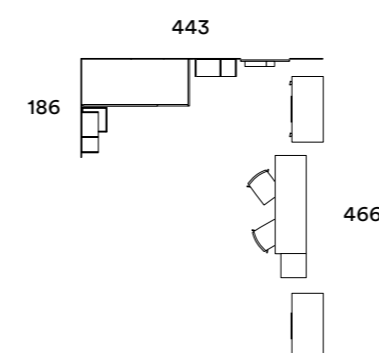

ARMADIO: TWIG CON ANTA ONE E POMELLO POM E MANIGLIA DASH
LETTO: CASTELLO OSLO
COMODINO: BRICK CON POMELLO POM SU PIEDINI TWIG
BOISERIE: SISTEMA PEPITA
TAVOLINO: TWIG
SCRIVANIA: FLY E SEDIE FLO
ELEMENTI: COMPONIBILE SOSPESO

WARDROBE: TWIG WITH ONE DOOR AND POM KNOB
AND DASH HANDLE
BED: OSLO BUNK BED
BEDSIDE TABLE: BRICK WITH POM KNOB ON TWIG FEET
PANELLING: PEPITA SYSTEM
COFFEE TABLE: TWIG
DESK: FLY AND FLO CHAIRS
ELEMENTS: MODULAR SUSPENDED