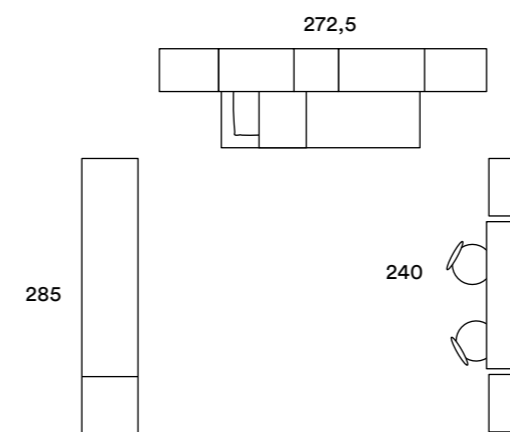

ARMADIO: componibili con maniglia PUL
LETTO: MUVI LOVE
LIBRERIA: INFINITY SOSPESA PROFONDITÀ 33,3 CM
MENSOLA: RINFORZATA
SCRIVANIA: PODIO CON PANNELLO RETRO E SEDIE SOFT
ELEMENTI: componibili sospesi e comodini con top con maniglia PUL

WARDROBE: MODULAR WITH PUL HANDLE
BED: MUVI LOVE
BOOKSHELF: INFINITY SUSPENDED DEPTH 33.3 CM
SHELF: REINFORCED
DESK: PODIO WITH REAR PANEL AND SOFT CHAIRS
ELEMENTS: MODULAR SUSPENDED AND BEDSIDE TABLES WITH TOP WITH PUL HANDLE

1. GRIGIO TITANIO
2. BIANCO OPACO
3. GIALLO ZAFFERANO