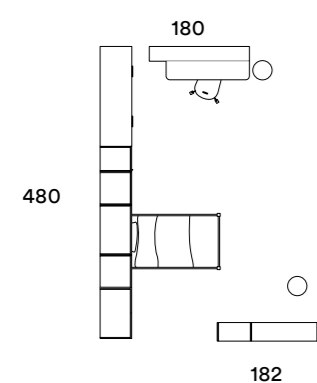

ARMADIO: BATTENTE CON ANTA ONE E MANIGLIA PUL E PONTE
RIALTO CON ANTE TAGLIO OBLIQUO
LETTO: POLDO SOFT CON GIROLETTO MARTE
COMODINO: CON TOP E MANIGLIA CLUB
ELEMENTI: COMPONIBILI CON MANIGLIA PUL
LIBRERIA: INFINITY A TERRA PROFONDITÀ 33,3 CM CON
DIVISORIO COMMA
MENSOLE: SPESSORE 2,5 CM CON STICKERS GRIGLIA E CERCHIO
TAVOLINI: TWIG
SCRIVANIA: POLDO CON SOSTEGNO HEY E SEDIA LUNA

WARDROBE: HINGED WITH ONE DOOR AND PUL HANDLE AND
RIALTO OVERHEAD STRUCTURE WITH OBLIQUE CUT DOORS
BED: POLDO SOFT WITH MARTE BED FRAME
BEDSIDE TABLE: WITH TOP AND CLUB HANDLE
ELEMENTS: MODULAR WITH PUL HANDLE
BOOKSHELF: INFINITY FLOOR-STANDING 33.3 CM WITH COMMA
DIVIDER
SHELVES: THICKNESS 2.5 CM WITH GRID AND CIRCLE STICKERS
COFFEE TABLES: TWIG
DESK: POLDO WITH HEY SUPPORT AND LUNA CHAIR

1. CORALLO
2. AGAVE
3. CANAPA
4. TESSUTO JENNY NOX