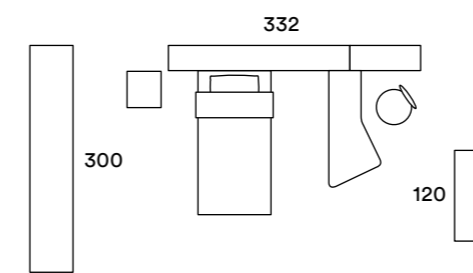

1. CORALLO
2. BLU OPALE
3. CILIEGIO BIANCO
4. TESSUTO ECOCHIC
  DESERT +
  CORDONCINO
  TITANIO

ARMADIO: BATTENTE CON ANTA CLUB E LIBRERIA TERMINALE QUID
LETTO: KISS CON PIEDINI DELTA
COMODINO: TOWER SU PIEDINI DELTA
LIBRERIA: INFINITY A TERRA E SOSPEA PROFONDITÀ 33,3 CM CON ANTA CLUB
ELEMENTI: COMPONIBILE CON ANTE CLUB
SCRIVANIA: SG200 CON SOSTEGNO SLIM E SEDIA FLO

WARDROBE: HINGED WITH CLUB DOOR AND QUID END BOOKSHELF
BED: KISS WITH DELTA FEET
BEDSIDE TABLE: TOWER ON DELTA FEET
BOOKSHELF: INFINITY FLOOR-STANDING AND SUSPENDED DEPTH 33.3 CM WITH CLUB DOOR
ELEMENTS: MODULAR WITH CLUB DOORS
DESK: SG200 WITH SLIM SUPPORT AND FLO CHAIR