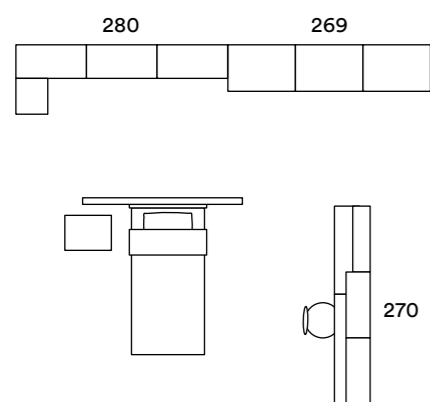

ARMADIO: SCORREVOLE CON ANTA LINEAR
GUARDAROBA: FLEKO
LETTO: TETRIS CON PIEDINI DELTA
COMODINO: GAPE SU PIEDINI DELTA
MENSOLE: PODIO
ELEMENTI: PENSILI CON ANTA WINDOW E componibile sospeso
CON MANIGLIA PUL
SCRIVANIA: PODIO E SEDIA WOODY

WARDROBE: SLIDING WITH LINEAR DOOR
CLOSET: FLEKO
BED: TETRIS WITH DELTA FEET
BEDSIDE TABLE: GAPE ON DELTA FEET
SHELVES: PODIO
ELEMENTS: WALL UNITS WITH WINDOW DOOR AND MODULAR
SUSPENDED WITH PUL HANDLE
DESK: PODIO AND WOODY CHAIR

1. CANAPA
  2. GRIGIO TITANIO
  3. ROVERE WHITE
  4. NOCE GOLD
  5. SIMILPELLE
2. ECOCHIC MALVA
   + CORDONCINO
   E FASCIA BIANCO
   CANDIDO