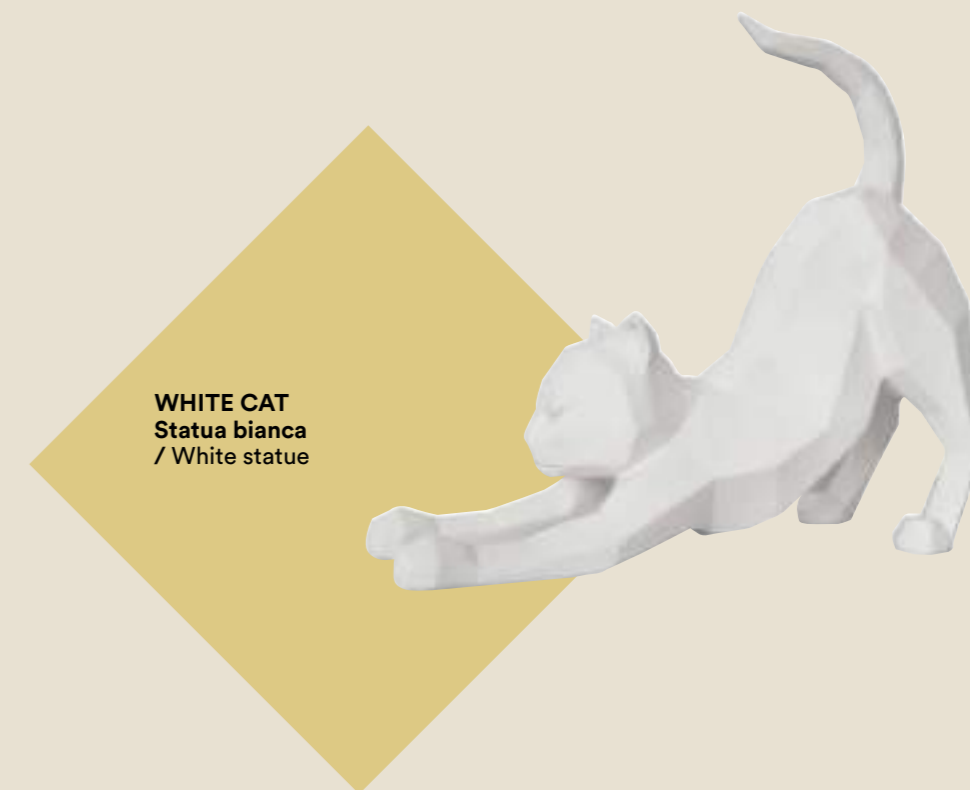

WHITE CAT
Statua bianca
/ White statue