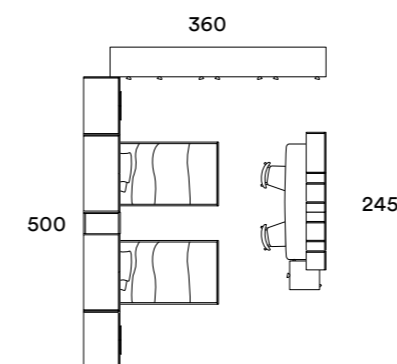

WARDROBE: HINGED WITH ONE DOOR AND DASH HANDLE AND
 RIALTO OVERHEAD STRUCTURE WITH OBLIQUE CUT DOORS AND
 SMART CENTRAL BOOKSHELF
 BEDS: COSY WITH SIGMA BED FRAME ON TWIG FEET
 ELEMENTS: MODULAR WITH POM KNOB AND BEDSIDE TABLE WITH
 TOP AND POM KNOB
 SHELVES: THICKNESS 2.5 CM
 OPEN ELEMENTS: JIB WALL UNITS
 DESK: POLDO WITH HEY SUPPORT AND ALLEN CHAIRS