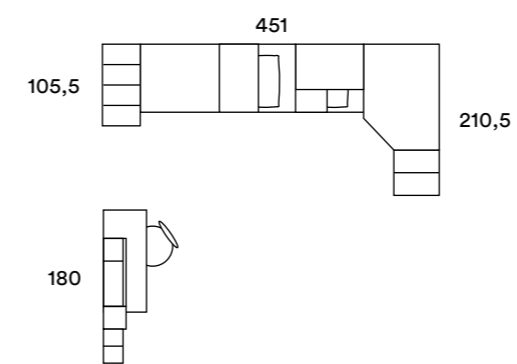

1. ROVERE DORIAN
2. GIALLO ZAFFERANO
3. TESSUTO JENNY PAPYRUS

ARMADIO: BATTENTE CON ANTA ONE E MANIGLIA LIME E LIBRERIA
TERMINALE QUID CON CUBOLOTTI HIP E HOP
LETTO: SOPPALCO KINTAI E LETTO TWIST
ELEMENTI: PENSILI
ELEMENTI A GIORNO: JOINT
SCRIVANIA: POLDO CON SOSTEGNO POP E CASSETTIERA CON
MANIGLIA NIK E SEDIA WOODY

WARDROBE: HINGED WITH ONE DOOR AND LIME HANDLE AND QUID
END BOOKSHELF WITH HIP, HOP CUBES
BED: KINTAI PLATFORM AND TWIST BED
ELEMENTS: WALL UNITS
OPEN ELEMENTS: JOINT
DESK: POLDO WITH POP SUPPORT AND DRAWER UNIT WITH NIK
HANDLE AND WOODY CHAIR