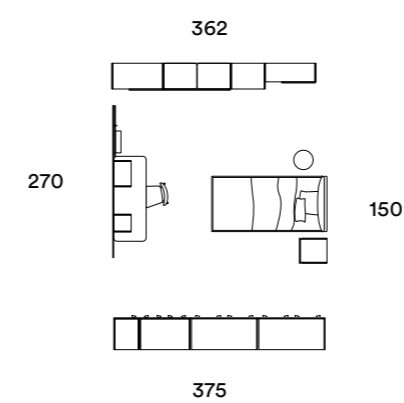

WARDROBE: HINGED WITH ONE DOOR, NICHE AND POM KNOB
 BED: KISS WITH DELTA FEET
 BEDSIDE TABLE: TOWER ON DELTA FEET
 BOOKSHELF: INFINITY IN COUNTERFORCE DEPTH 45.8 CM AND 33.3 CM
 PANNELLING: PEPITA SYSTEM
 DESK: TWIG AND ALLEN CHAIR