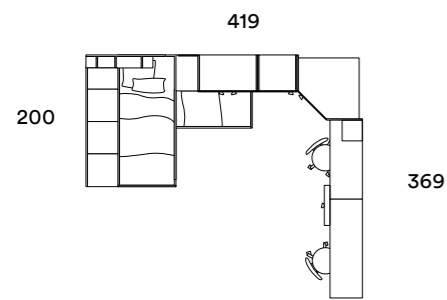

ADVENTURE
 Tappeto / Carpet

1. BIANCO OPACO
2. ALBICOCCA

ARMADIO: BATTENTE CON ANTA CLUB E PONTE RIALTO
CON ANTA CLUB E LIBRERIA TERMINALE SMART
LETTO: MULTIFUNZIONE GIANO
SEDIE: VEGA

WARDROBE: HINGED WITH CLUB DOOR AND RIALTO
OVERHEAD STRUCTURE WITH CLUB DOOR AND SMART
END BOOKSHELF
BED: GIANO MULTIPURPOSE
CHAIRS: VEGA