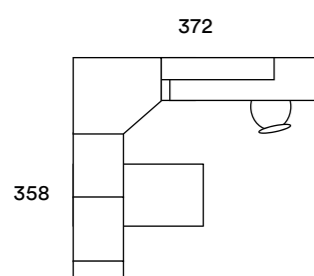

ARMADIO: BATTENTE CON ANTA CLUB E PONTE RIALTO CON ANTA CLUB E LIBRERIA TERMINALE SMART CON CUBOLOTTO HIP E HOP
LETTO: PAD
MENSOLE: PARALLEL
ELEMENTI A GIORNO: CUBOLOTTO
SCRIVANIA: FLY CON SOSTEGNO POP E SEDIA FRUIT

WARDROBE: HINGED WITH CLUB DOOR AND RIALTO OVERHEAD STRUCTURE WITH CLUB DOOR AND SMART END BOOKSHELF WITH HIP, HOP CUBES
BED: PAD
SHELVES: PARALLEL
OPEN ELEMENTS: CUBOLOTTO
DESK: FLY WITH POP SUPPORT AND FRUIT CHAIR

1. AGAVE
2. ROVERE DORIAN
3. SIMILPELLE
  ECOCHIC SENAPE
  + BORDO BIANCO
  CANDIDO

Idee creative Creative ideas