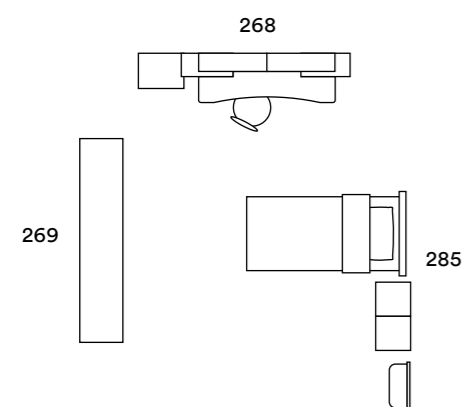

WARDROBE: SLIDING WITH SECTOR DOOR
 BED: VERSO WITH FEET IN PLEXIGLASS
 BEDSIDE TABLE: MODULAR WITH MUN HANDLE ON DELTA FEET
 SHELVES: PODIO
 OPEN ELEMENTS: CUBOLOTTI AND SHAPED BOOKSHELF
 TALLBOY: WITH TOP ON DELTA FEET
 DESK: SG102 WITH SLIM SUPPORT AND FLEA CHAIR