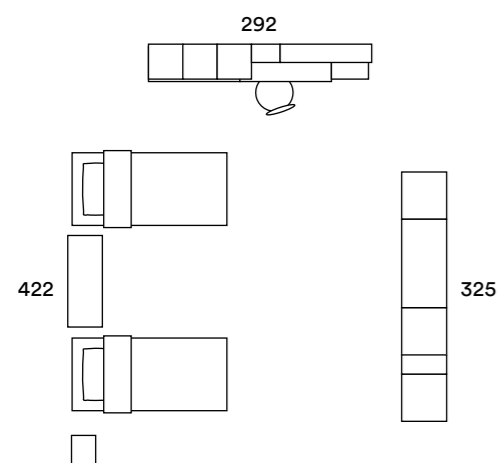

1. CILIEGIO BIANCO
2. CORALLO
3. SIMILPELLE
- ECOCHIC BIANCO
- CANDIDO +
- CORDONCINO
- ELEPHANT

ARMADIO: BATTENTE CON ANTA ONE E MANIGLIA DOT E VANO
PORTA TV
LETTI: KISS CON PIEDINI DELTA
COMODINO: componibile con maniglia dot su piedini delta
ELEMENTI A GIORNO: CUBOLOTTO
ELEMENTI: componibile sospeso con maniglia dot e pensili
MENSOLE: PODIO
SCRIVANIA: PODIO CON PANNELLO RETRO E SEDIE GIROTONDO

WARDROBE: HINGED WITH ONE DOOR AND DOT HANDLE AND TV
HOUSING SPACE
BEDS: KISS WITH DELTA FEET
BEDSIDE TABLE: MODULAR WITH DOT HANDLE ON DELTA FEET
OPEN ELEMENTS: CUBOLOTTO
ELEMENTS: MODULAR SUSPENDED WITH DOT HANDLE AND WALL
UNITS
SHELVES: PODIO
DESK: PODIO WITH REAR PANEL AND GIROTONDO CHAIRS