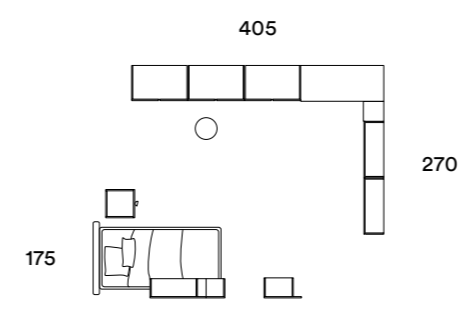

ARMADIO: BATTENTE CON ANTA CLUB E NICCHIA
LETTO: VERSO E STICKER PALLONCINI
COMODINO: BRICK CON POMELLO POM SU PIEDINI TWIG
ELEMENTI A GIORNO: SISTEMA PEPITA E PENSILE JIB
STICKER: PALLONCINI
SCRIVANIA: PIANO LINEA E SEDIA ARIES
TAVOLINO: TWIG
ELEMENTI: COMPONIBILE SOSPESO

WARDROBE: HINGED WITH CLUB DOOR AND NICHE
BED: VERSO AND BALLOONS STICKER
BEDSIDE TABLE: BRICK WITH POM KNOB ON TWIG FEET
OPEN ELEMENTS: PEPITA SYSTEM AND JIB WALL UNIT
STICKER: BALLOONS
DESK: LINEA TOP AND ARIES CHAIR
COFFEE TABLE: TWIG
ELEMENTS: MODULAR SUSPENDED