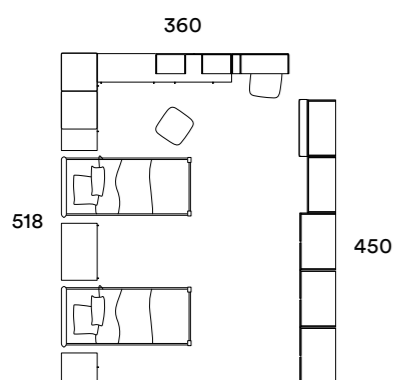

ARMADIO: BATTENTE CON ANTA CLUB
LETTI: COSY CON GIROLETTO MARTE
COMODINI: COMPONIBILI CON POMOLO PIN
ELEMENTI: COMPONIBILI CON POMOLO PIN E PENSILI
BOISERIE: SISTEMA PEPITA E STICKER GRIGLIA

WARDROBE: HINGED WITH CLUB DOOR
BEDS: COSY WITH MARTE BED FRAME
BEDSIDE TABLES: MODULAR WITH PIN KNOB
ELEMENTS: MODULAR WITH PIN KNOB AND WALL UNITS
PANELLING: PEPITA SYSTEM AND GRID STICKER

1. DOMY
2. ROVERE DORIAN
3. AGAVE
4. TESSUTO JENNY PAPYRUS
5. TESSUTO JENNY NOX