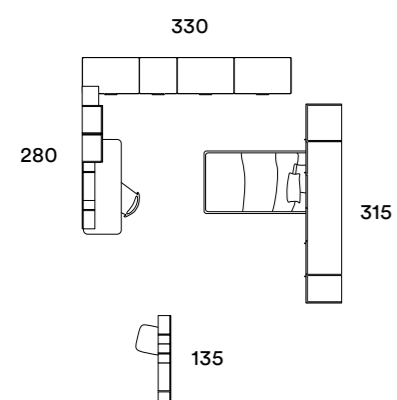

ARMADIO: BATTENTE CON ANTA ONE E MANIGLIA PUL E PONTE
RIALTO CON ANTE A SOFFIETTO
LETTO: COSY CON GIROLETTO MARTE
COMODINO: BRICK CON MANIGLIA PUL SU PIEDINI EPSILON
ELEMENTI: COMPONIBILI CON MANIGLIA PUL E PENSILI
MENSOLA: SPESSORE 2,5 CM CON STICKER GRIGLIA
ELEMENTI A GIORNO: JOINT
SCRIVANIA: POLDO CON SOSTEGNO HEY E SEDIA STEP

WARDROBE: HINGED WITH ONE DOOR AND PUL HANDLE AND RIALTO
OVERHEAD STRUCTURE WITH FOLDING DOORS
BED: COSY WITH MARTE BED FRAME
BEDSIDE TABLE: BRICK WITH PUL HANDLE ON EPSILON FEET
ELEMENTS: MODULAR WITH PUL HANDLE AND WALL UNITS
SHELF: THICKNESS 2.5 CM WITH GRID STICKER
OPEN ELEMENTS: JOINT
DESK: POLDO WITH HEY SUPPORT AND STEP CHAIR

1. CORALLO
2. ROVERE WHITE
3. GIALLO ZAFFERANO
4. TESSUTO JENNY CARIOCA