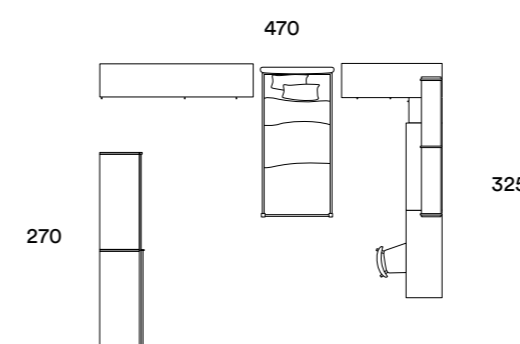

ARMADIO: SCORREVOLE CON ANTA INSERTO
LETTO: COSY CON GIROLETTO MARTE
ELEMENTI: COMONIBILI CON POMOLO PIN
ED ELEMENTI IN FORTE SPESSORE
LIBRERIA: UP&UP
SCRIVANIA: PODIO E SEDIA ALLEN

WARDROBE: SLIDING WITH INSERTO DOOR
BED: COSY WITH MARTE BED FRAME
ELEMENTS: MODULAR WITH PIN KNOB AND
EXTRA-THICK ELEMENTS
BOOKSHELF: UP&UP
DESK: PODIO AND ALLEN CHAIR